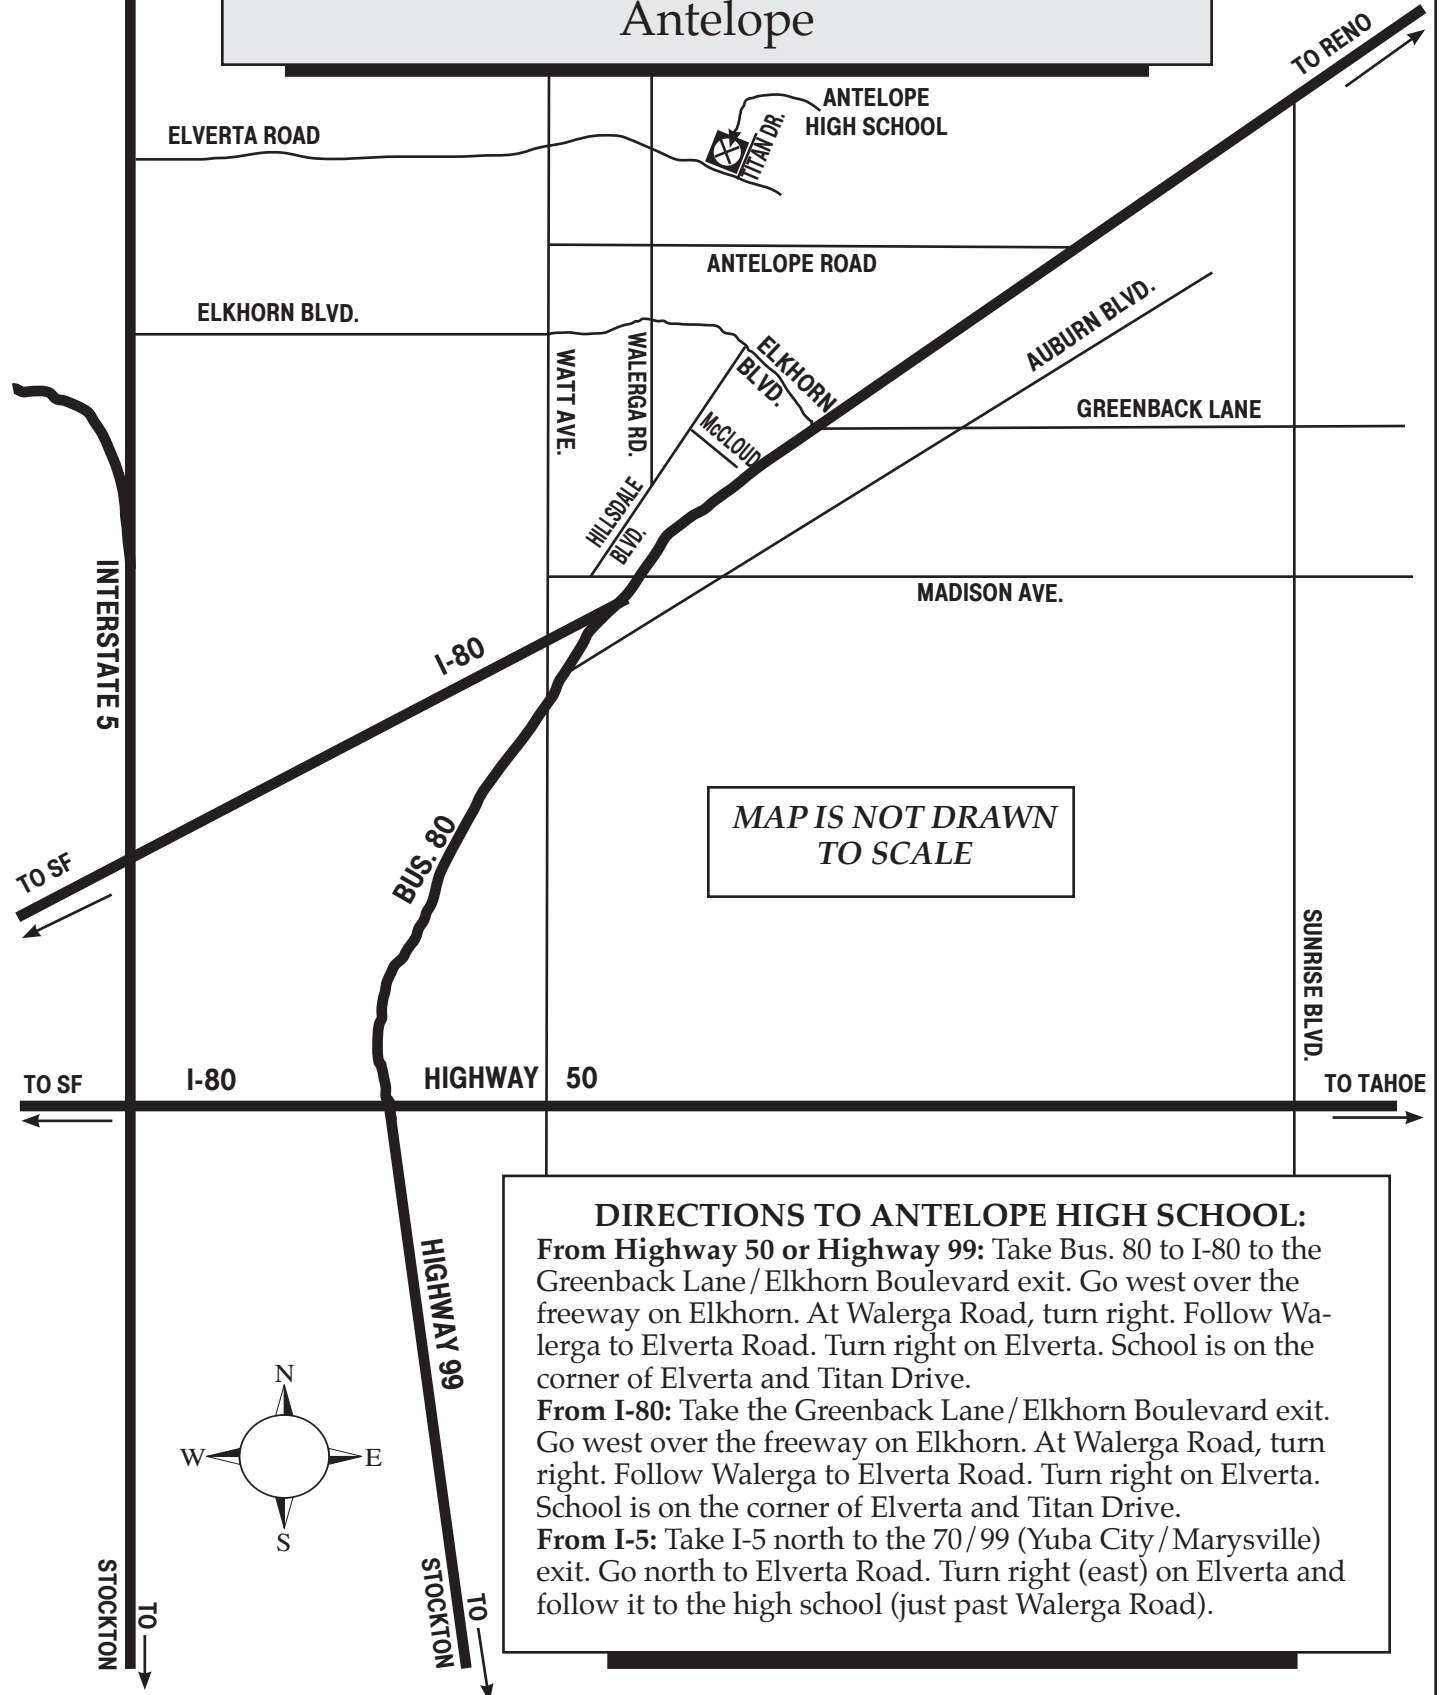

# ANTELOPE HIGH SCHOOL

7801 Titan Drive  
Antelope

MAP IS NOT DRAWN  
TO SCALE

## DIRECTIONS TO ANTELOPE HIGH SCHOOL:

**From Highway 50 or Highway 99:** Take Bus. 80 to I-80 to the Greenback Lane/Elkhorn Boulevard exit. Go west over the freeway on Elkhorn. At Walerga Road, turn right. Follow Walerga to Elverta Road. Turn right on Elverta. School is on the corner of Elverta and Titan Drive.

**From I-80:** Take the Greenback Lane/Elkhorn Boulevard exit. Go west over the freeway on Elkhorn. At Walerga Road, turn right. Follow Walerga to Elverta Road. Turn right on Elverta. School is on the corner of Elverta and Titan Drive.

**From I-5:** Take I-5 north to the 70/99 (Yuba City/Marysville) exit. Go north to Elverta Road. Turn right (east) on Elverta and follow it to the high school (just past Walerga Road).