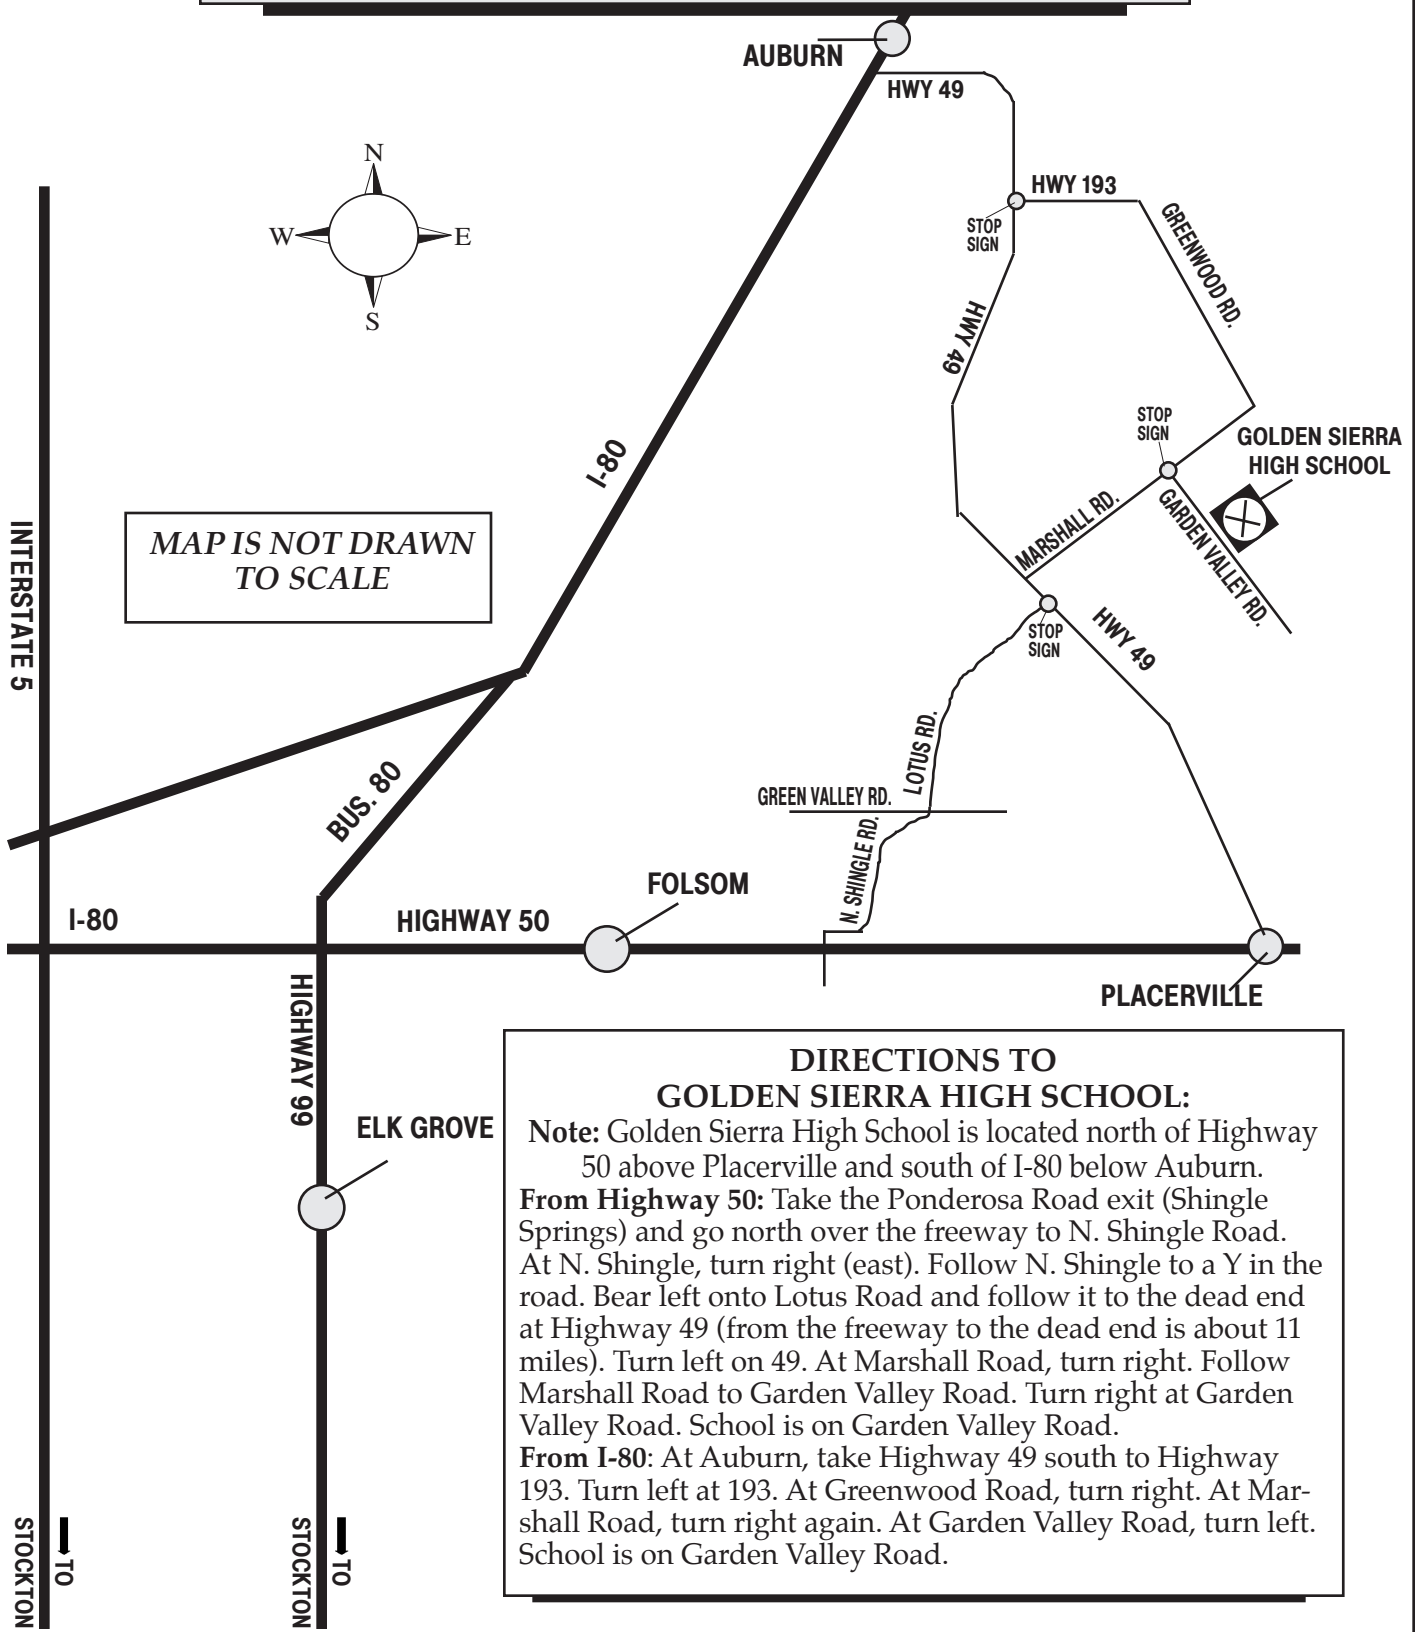

GOLDEN SIERRA HIGH SCHOOL

5101 Garden Valley Road
Garden Valley

MAP IS NOT DRAWN TO SCALE

DIRECTIONS TO GOLDEN SIERRA HIGH SCHOOL:

Note: Golden Sierra High School is located north of Highway 50 above Placerville and south of I-80 below Auburn.

From Highway 50: Take the Ponderosa Road exit (Shingle Springs) and go north over the freeway to N. Shingle Road. At N. Shingle, turn right (east). Follow N. Shingle to a Y in the road. Bear left onto Lotus Road and follow it to the dead end at Highway 49 (from the freeway to the dead end is about 11 miles). Turn left on 49. At Marshall Road, turn right. Follow Marshall Road to Garden Valley Road. Turn right at Garden Valley Road. School is on Garden Valley Road.

From I-80: At Auburn, take Highway 49 south to Highway 193. Turn left at 193. At Greenwood Road, turn right. At Marshall Road, turn right again. At Garden Valley Road, turn left. School is on Garden Valley Road.