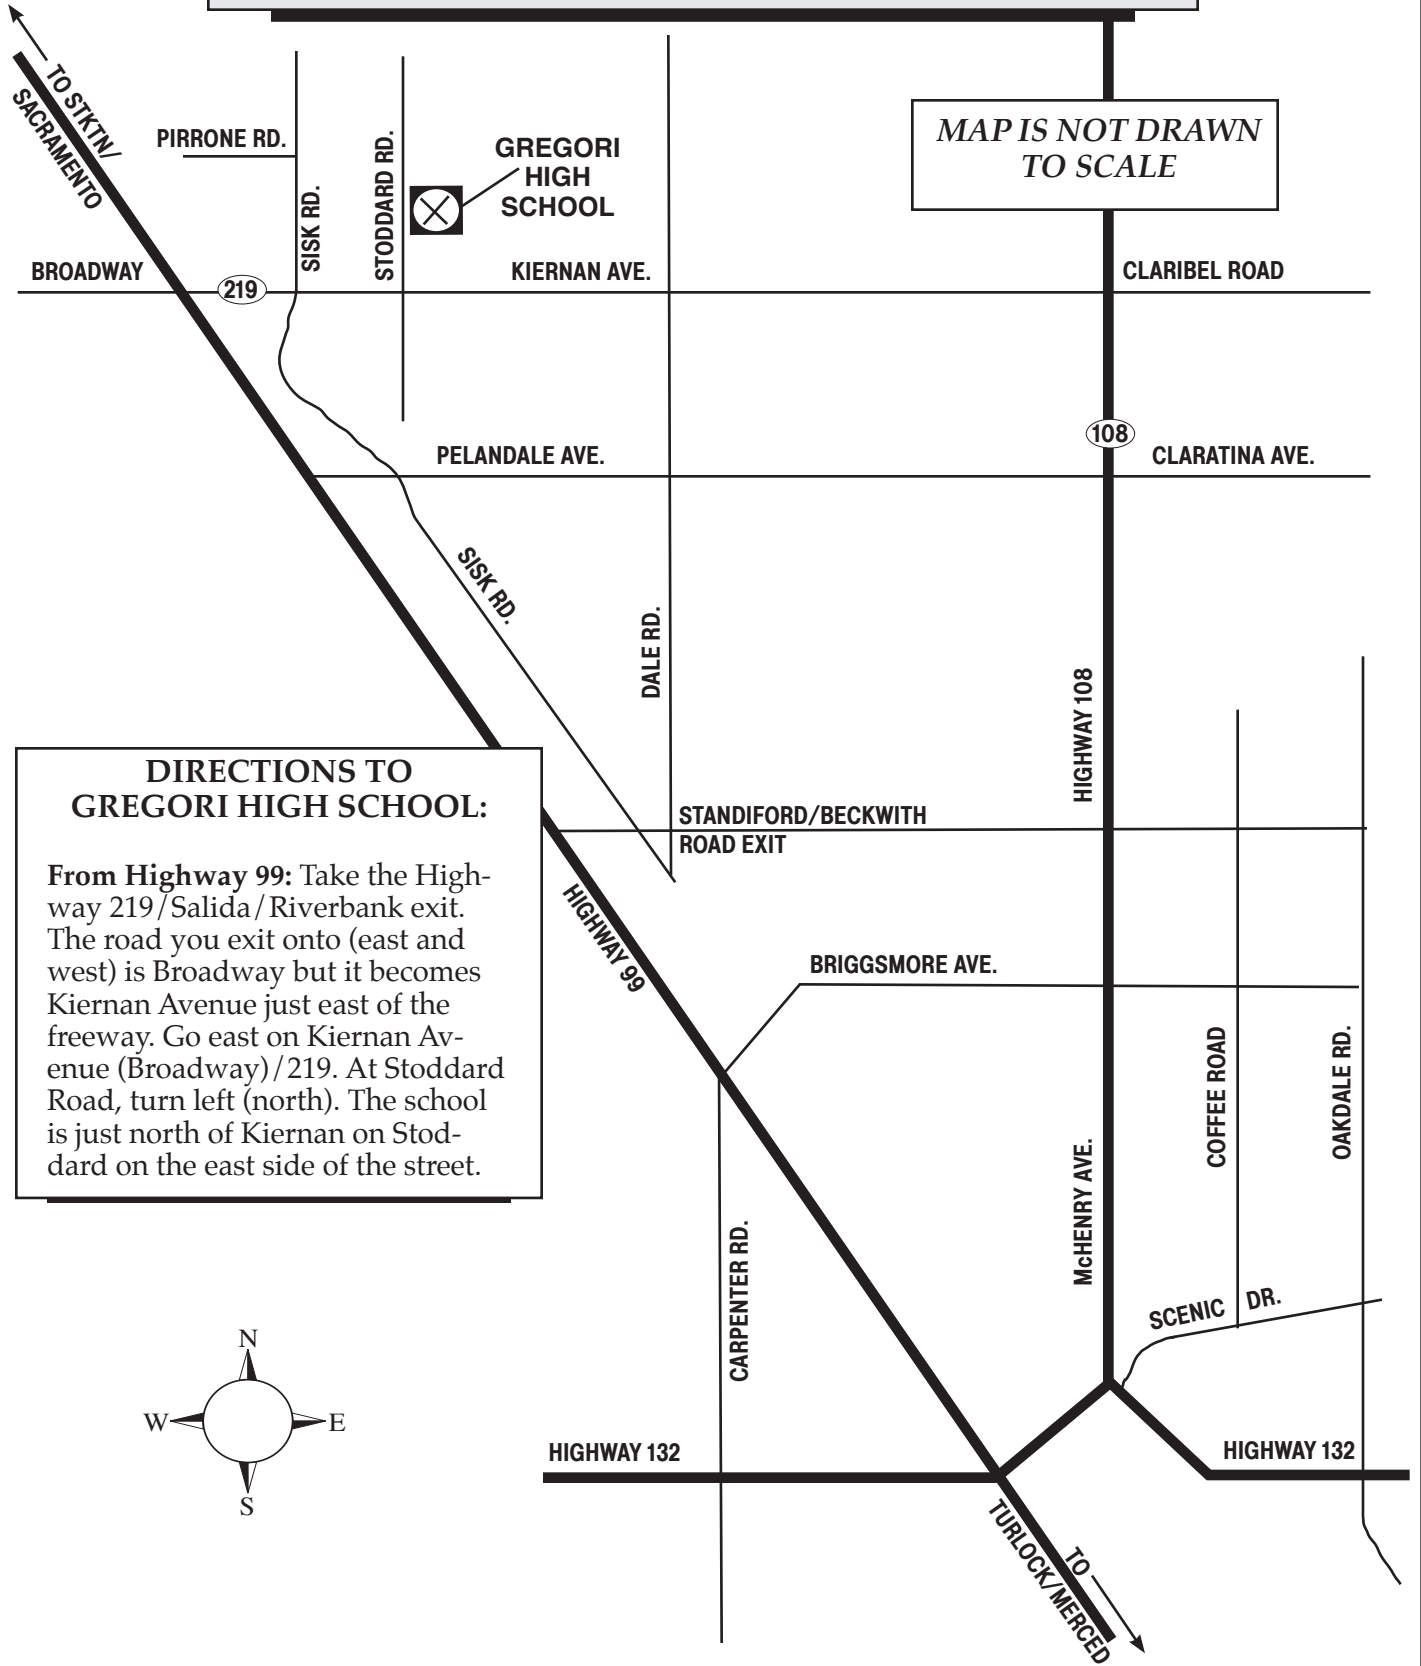

GREGORI HIGH SCHOOL

5518 Stoddard Road
Modesto

MAP IS NOT DRAWN
TO SCALE

GREGORI
HIGH
SCHOOL

DIRECTIONS TO GREGORI HIGH SCHOOL:

From Highway 99: Take the Highway 219/Salida/Riverbank exit. The road you exit onto (east and west) is Broadway but it becomes Kiernan Avenue just east of the freeway. Go east on Kiernan Avenue (Broadway)/219. At Stoddard Road, turn left (north). The school is just north of Kiernan on Stoddard on the east side of the street.