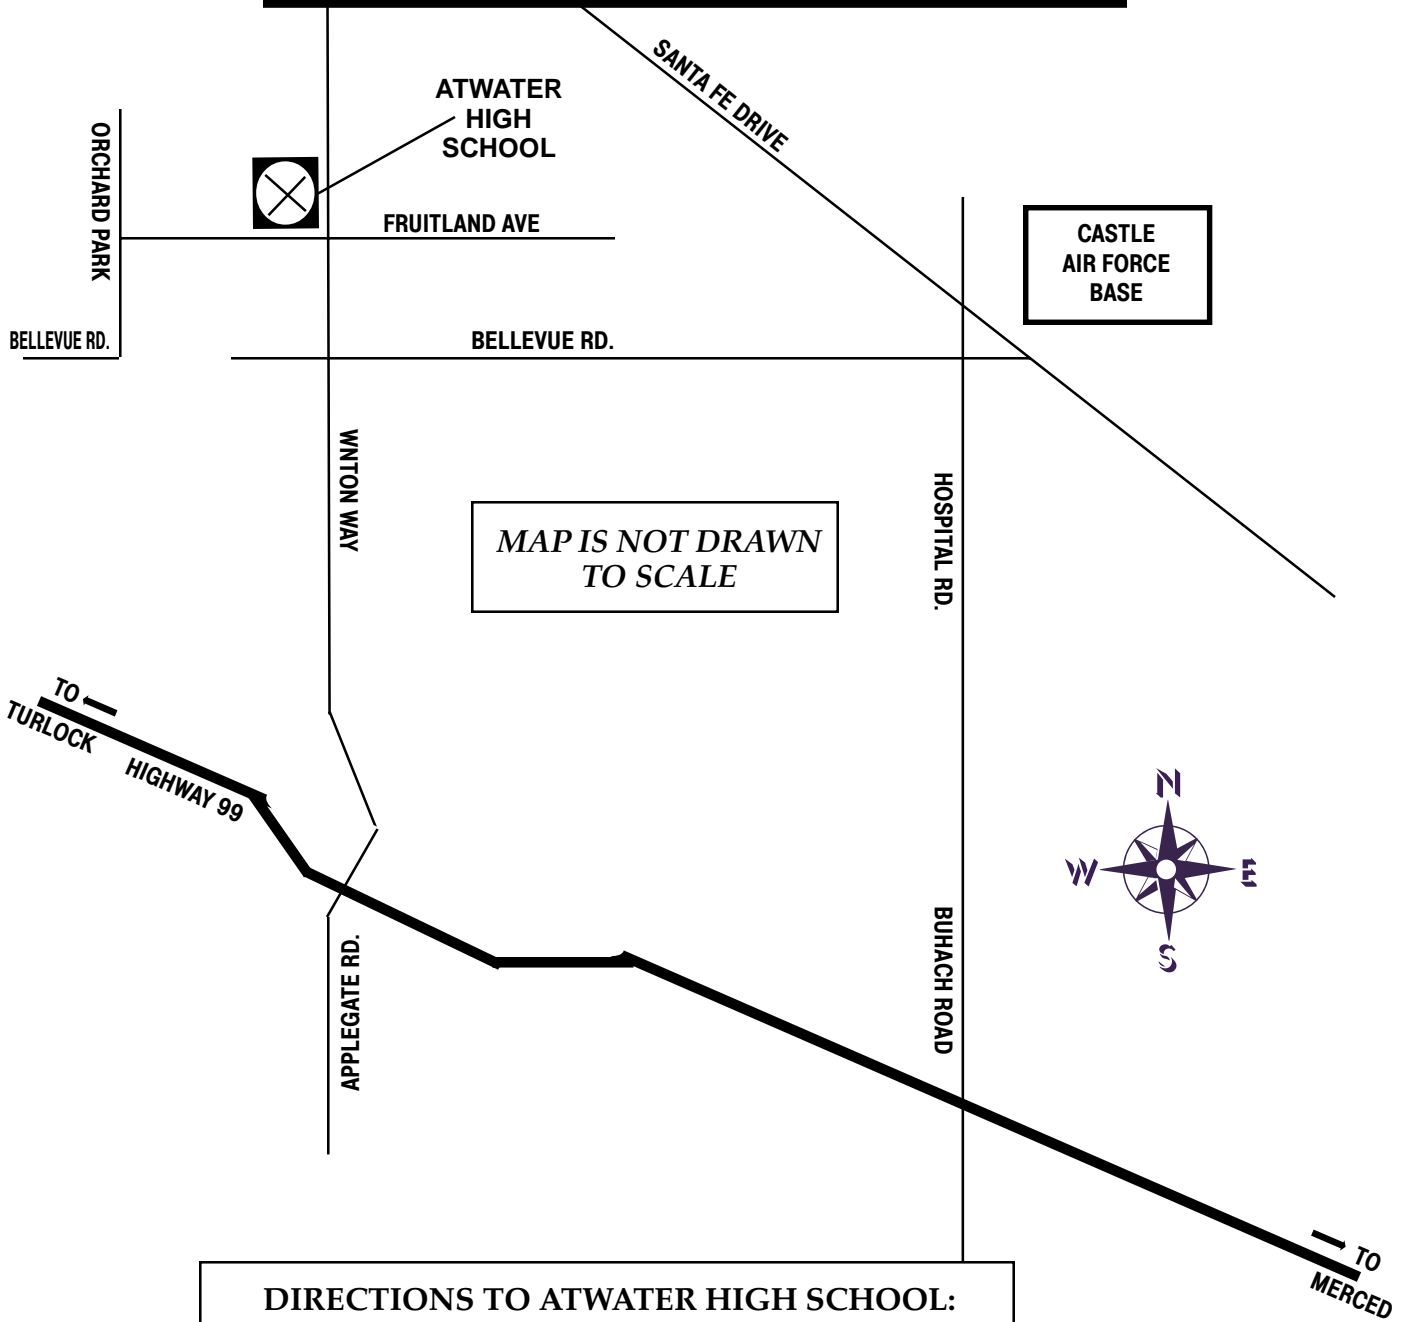

ATWATER HIGH SCHOOL

2201 Fruitland Avenue
Atwater

DIRECTIONS TO ATWATER HIGH SCHOOL:

From Highway 99: Take the Applegate Road exit and go north to Winton Way. At Winton Way, turn left (north). At Fruitland Way, turn left (west). School is at the corner of Fruitland Way and Winton Way.