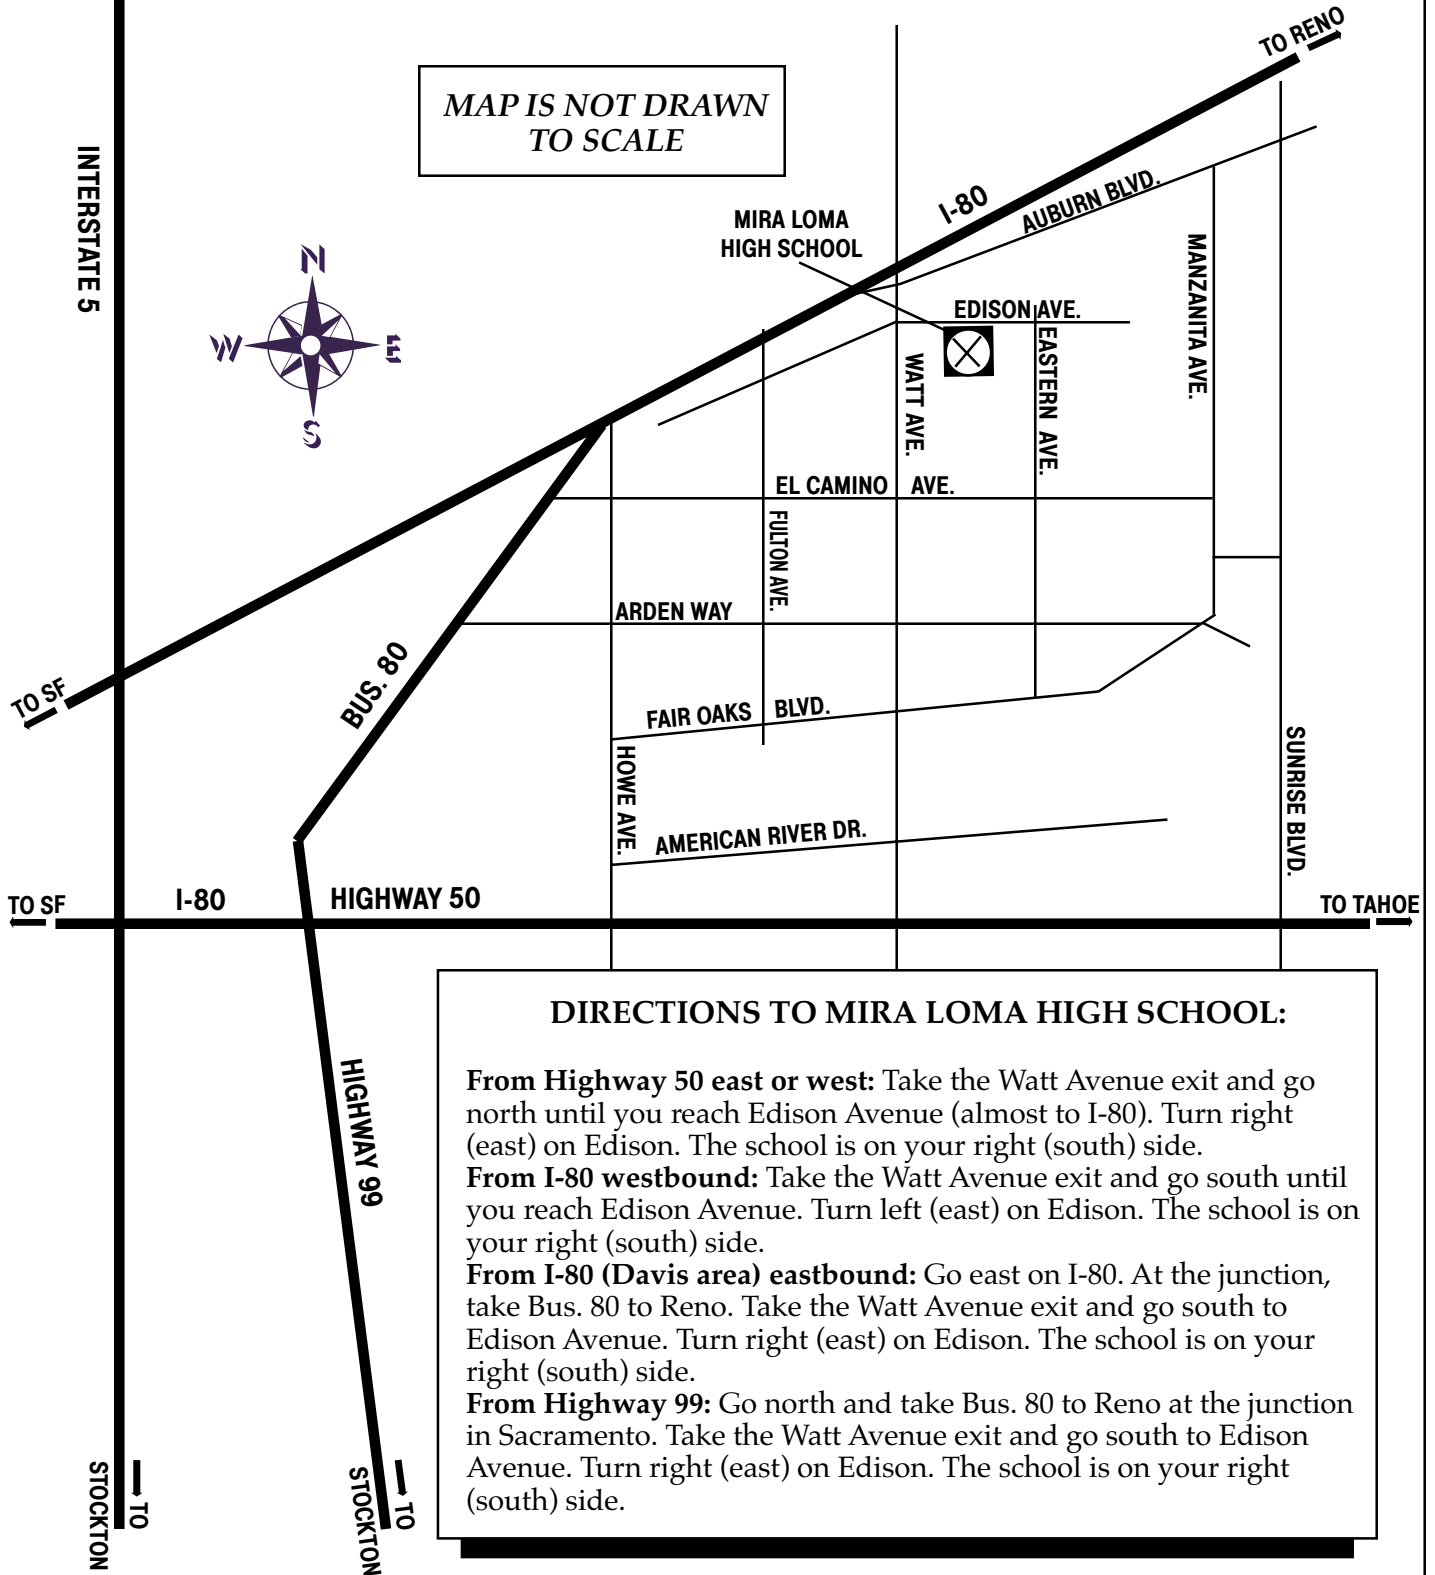

# MIRA LOMA HIGH SCHOOL

4000 Edison Avenue  
Sacramento

MAP IS NOT DRAWN  
TO SCALE

## DIRECTIONS TO MIRA LOMA HIGH SCHOOL:

**From Highway 50 east or west:** Take the Watt Avenue exit and go north until you reach Edison Avenue (almost to I-80). Turn right (east) on Edison. The school is on your right (south) side.

**From I-80 westbound:** Take the Watt Avenue exit and go south until you reach Edison Avenue. Turn left (east) on Edison. The school is on your right (south) side.

**From I-80 (Davis area) eastbound:** Go east on I-80. At the junction, take Bus. 80 to Reno. Take the Watt Avenue exit and go south to Edison Avenue. Turn right (east) on Edison. The school is on your right (south) side.

**From Highway 99:** Go north and take Bus. 80 to Reno at the junction in Sacramento. Take the Watt Avenue exit and go south to Edison Avenue. Turn right (east) on Edison. The school is on your right (south) side.