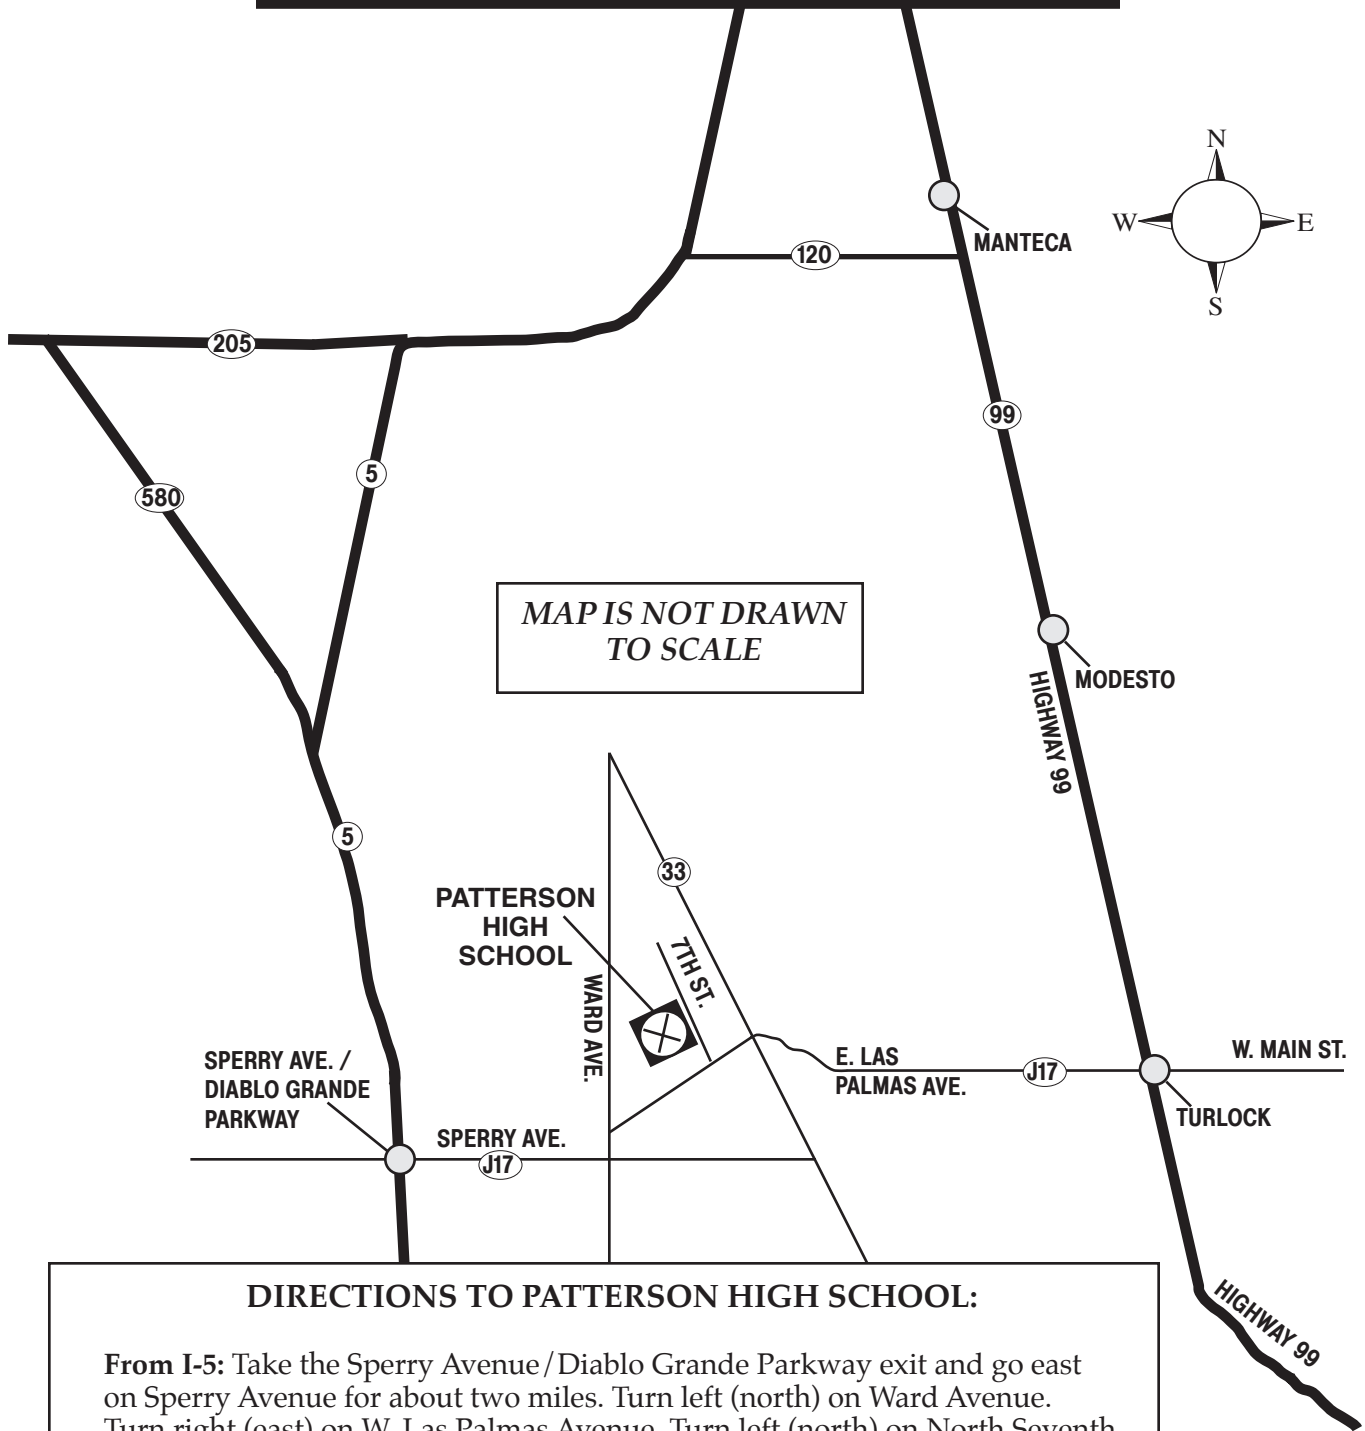

PATTERSON HIGH SCHOOL

200 North 7th Street
Patterson

MAP IS NOT DRAWN
TO SCALE

DIRECTIONS TO PATTERSON HIGH SCHOOL:

From I-5: Take the Sperry Avenue / Diablo Grande Parkway exit and go east on Sperry Avenue for about two miles. Turn left (north) on Ward Avenue. Turn right (east) on W. Las Palmas Avenue. Turn left (north) on North Seventh Street. School is on your left.

From Highway 99: Take the Main Street / J17 exit in Turlock and go east to Patterson (12 to 15 miles). At North Seventh Street, turn right (north). School is on your left.