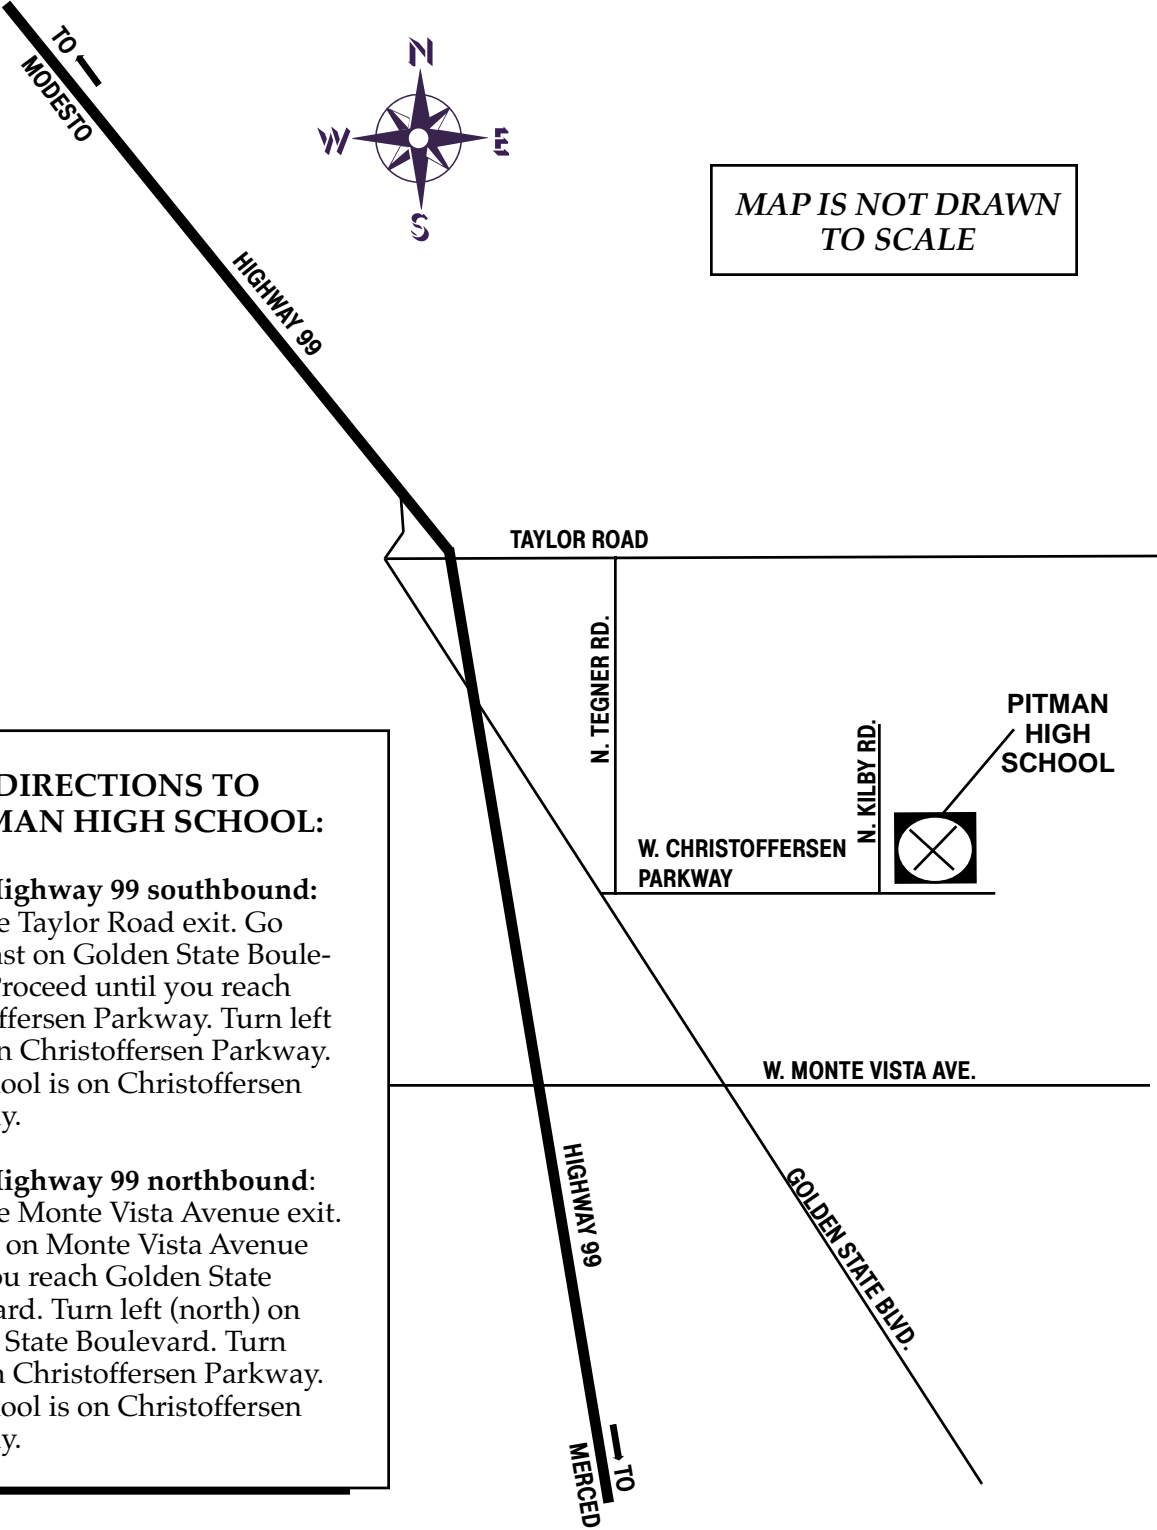

**PITMAN HIGH SCHOOL**  
2525 W. Christoffersen Parkway  
Turlock

MAP IS NOT DRAWN  
TO SCALE

**DIRECTIONS TO  
PITMAN HIGH SCHOOL:**

**From Highway 99 southbound:**  
Take the Taylor Road exit. Go southeast on Golden State Boulevard. Proceed until you reach Christoffersen Parkway. Turn left (east) on Christoffersen Parkway. The school is on Christoffersen Parkway.

**From Highway 99 northbound:**  
Take the Monte Vista Avenue exit. Go east on Monte Vista Avenue until you reach Golden State Boulevard. Turn left (north) on Golden State Boulevard. Turn right on Christoffersen Parkway. The school is on Christoffersen Parkway.