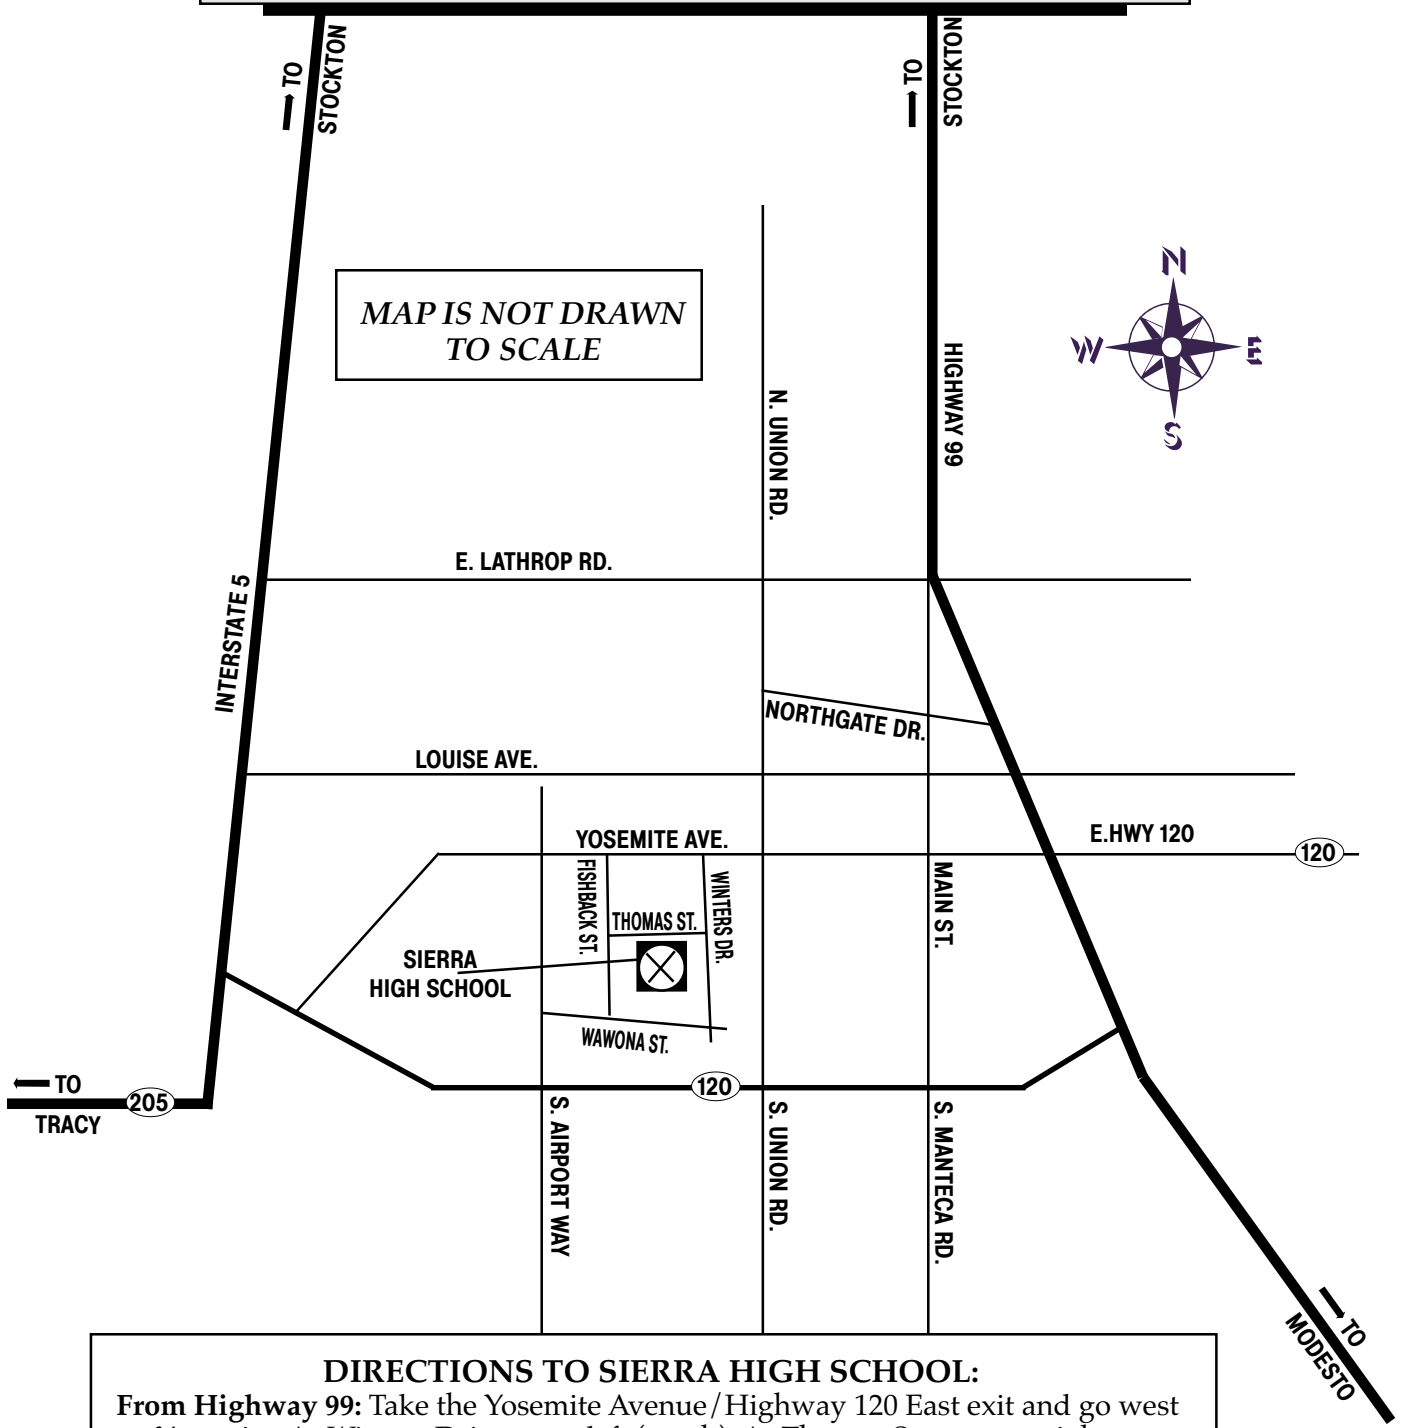

SIERRA HIGH SCHOOL

1800 Thomas Street
Manteca

MAP IS NOT DRAWN
TO SCALE

DIRECTIONS TO SIERRA HIGH SCHOOL:

From Highway 99: Take the Yosemite Avenue/Highway 120 East exit and go west on Yosemite. At Winters Drive, turn left (south). At Thomas Street, turn right (west). School is on the south side of the street.

From I-5: Take the 120 bypass east. Exit at S. Airport Way and go north to Wawona Street. Turn right (east) at Wawona. At Fishback Street, turn left (north). At Thomas Street, turn right (east). School is on the south side of the street.