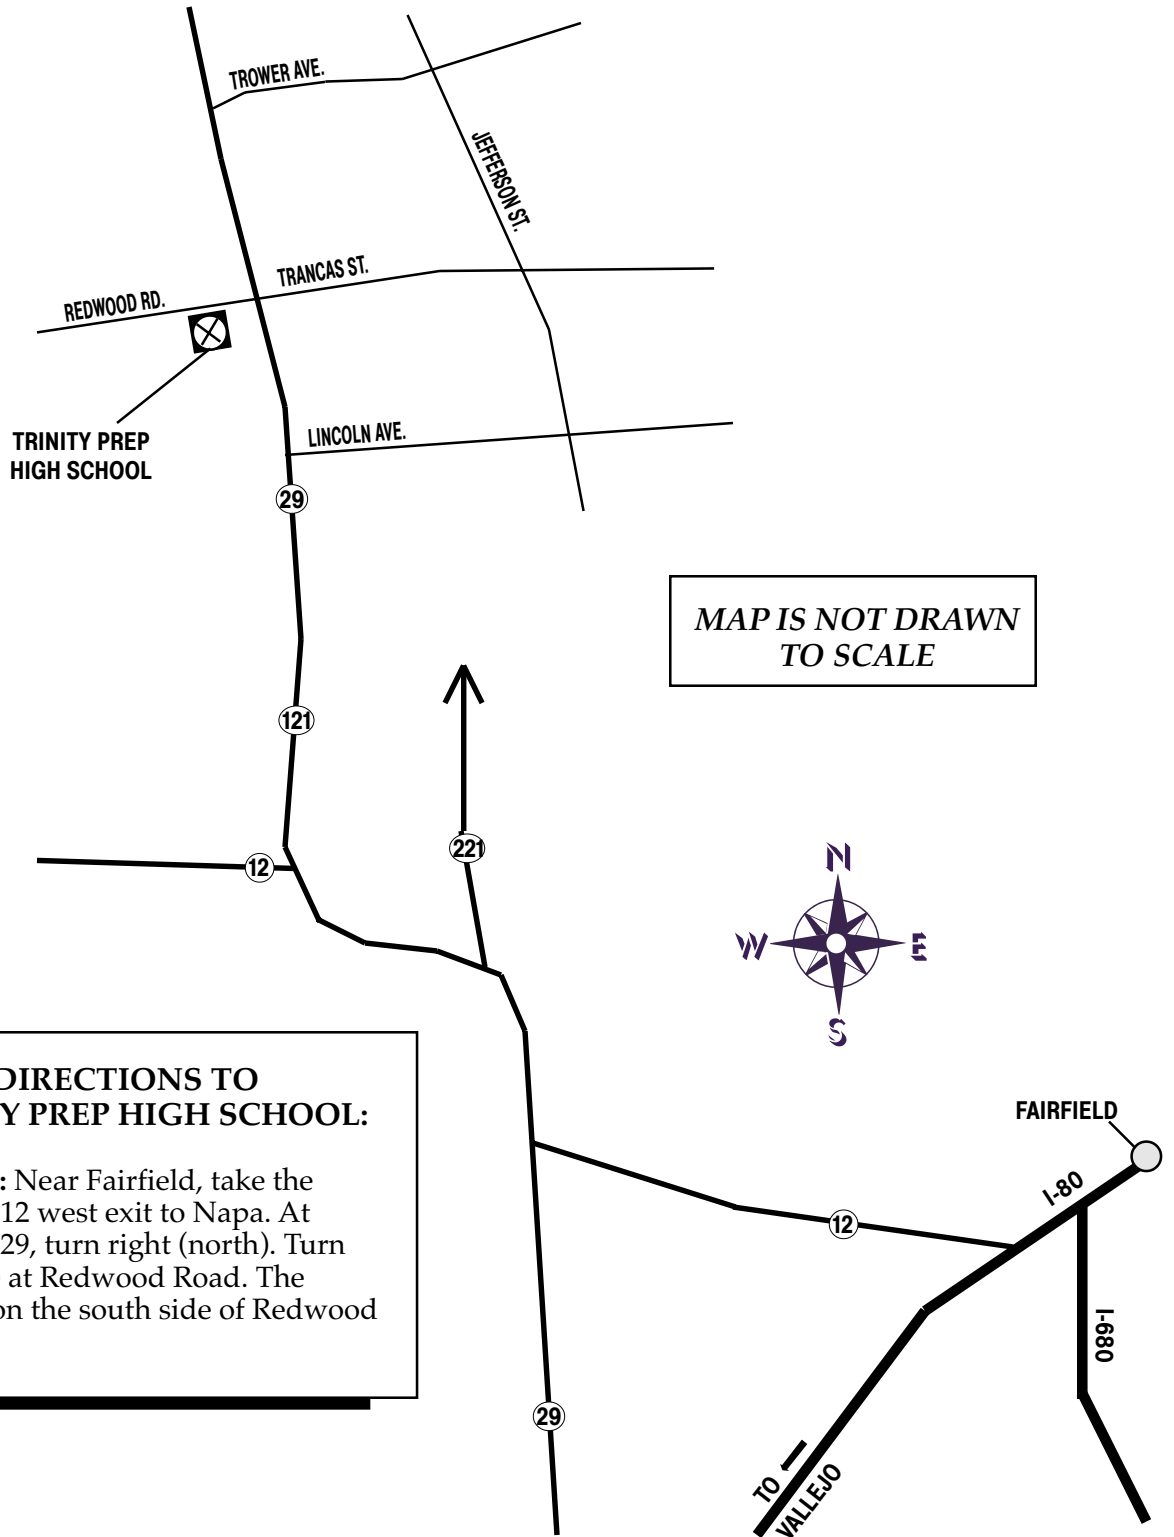

# TRINITY PREP HIGH SCHOOL

2055 Redwood Road  
Napa

## DIRECTIONS TO TRINITY PREP HIGH SCHOOL:

**From I-80:** Near Fairfield, take the Highway 12 west exit to Napa. At Highway 29, turn right (north). Turn left (west) at Redwood Road. The school is on the south side of Redwood Road.