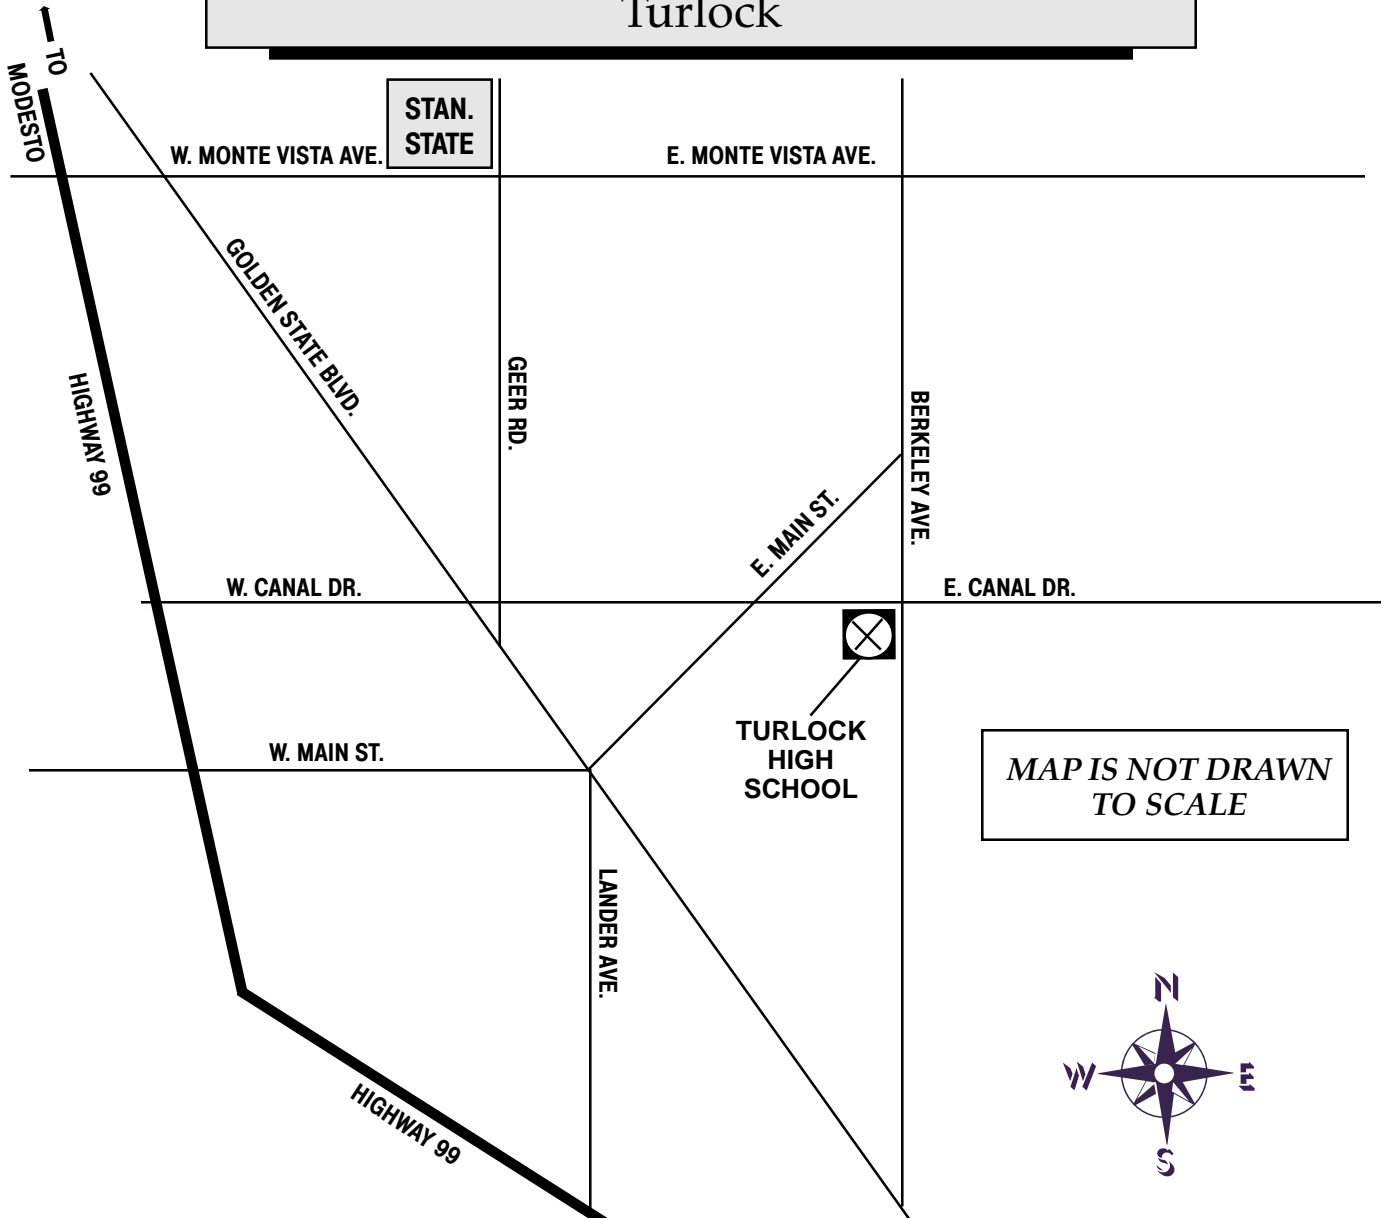

TURLOCK HIGH SCHOOL

1600 E. Canal Drive
Turlock

MAP IS NOT DRAWN
TO SCALE

DIRECTIONS TO TURLOCK HIGH SCHOOL:

From Highway 99 southbound: Take the W. Monte Vista exit. Bear left (east) on W. Monte Vista Avenue. Bear right (southeast) onto Golden State Blvd. Turn left (east) on E. Canal Drive. School is on south side of E. Canal Drive.

From Highway 99 northbound: Take the Golden State Boulevard exit and go northwest to Berkeley Avenue. Turn right (north) on Berkeley. Follow Berkeley north to E. Canal Drive. Turn left (west) on Canal. School is on south side of E. Canal Drive immediately west of Berkeley Avenue.