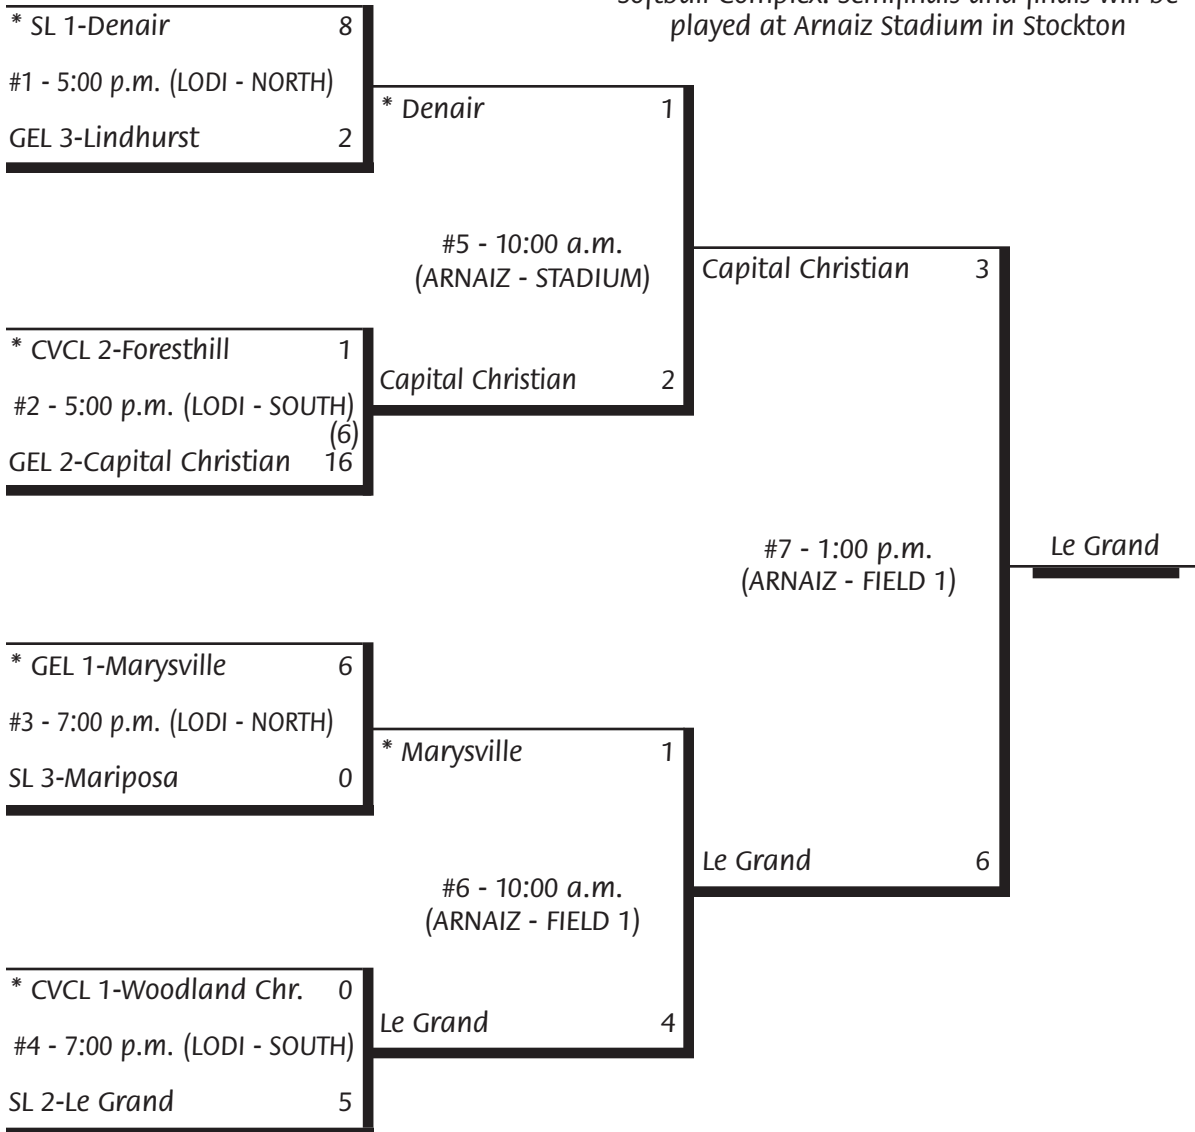

## DIVISION VI SOFTBALL

Wed., May 16	Sat., May 19	Sat., May 19
--------------	--------------	--------------

All first round games will be played at the Lodi Softball Complex. Semifinals and finals will be played at Arnaiz Stadium in Stockton

\* Home Team

**NOTES:**

Home team is the higher seed. If both teams are the same seed, a coin flip will determine the home team. For the first round only, home teams are pre-determined and noted with an asterisk.